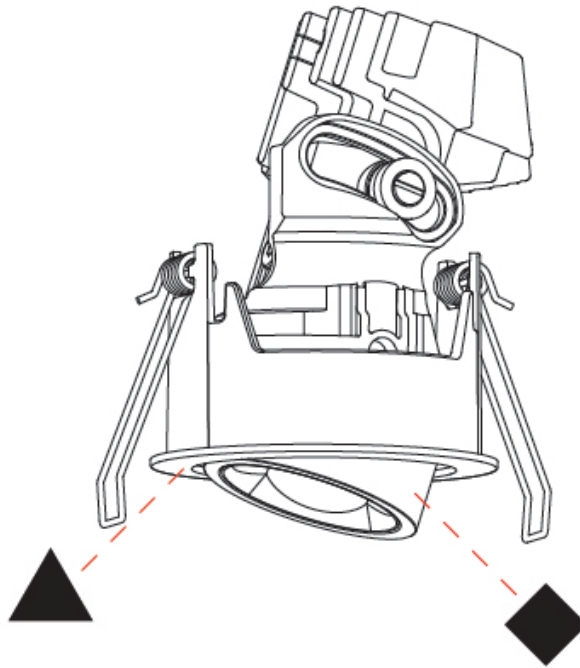

OIKO PRO ADJUSTABLE RECESSED

A35855-

PROJECT

TYPE

SPECIFIER

QUANTITY

DATE