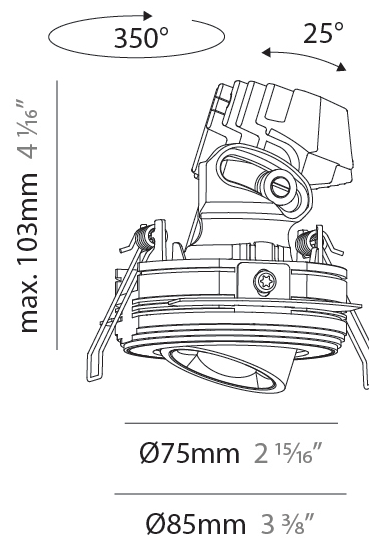

GENERAL

Series: Oiko Pro
 Subseries: Oiko Pro Adjustable
 Brand: Prolicht
 Division: Architectural
 Mounting Type: Trimless
 Mounting Location: Ceiling
 Subcategory: Downlight

PHYSICAL

Shape: Round
 Diameter (mm): 75
 Diameter (in): 2 ¹⁵/₁₆
 Height (mm): 103
 Height (in): 4 ¹/₁₆
 Ceiling Thickness (mm): 10 / 12.5 / 15 / 25
 Ceiling Thickness (in): 3/8 or 1/2 or 9/16 or 1
 Min. Recessing Depth (mm): 115
 Min. Recessing Depth (in): 4 ¹/₂
 Light Distribution: Direct
 Diffuser: Lens Pack - Spread Lens / Linear Spread Lens / Honeycomb Louver
 Fixture Finish: SSR / BKV / CWI / CRY / HAB / UFT / ITA / RUA / FTG / MYG / LOD / PUS / FRO / FUP / KIA / POP / BLS / SPG / MEY / GOH / GUM / CHC / COM / ABZ / JAG / OBR / MOS / ROR
 Fixture Material: Aluminum Die Cast
 Cut-out Measurements: D. 86mm / 3 3/8"

OPTICAL

Reflector°: 52
 Adjustability: Rotational 350° / Tilt 25°

RATINGS AND CERTIFICATIONS

Certified By: Certified for North American Standards
 IP rating: IP20

OIKO PRO ADJUSTABLE TRIMLESS

A35885-

PROJECT _____